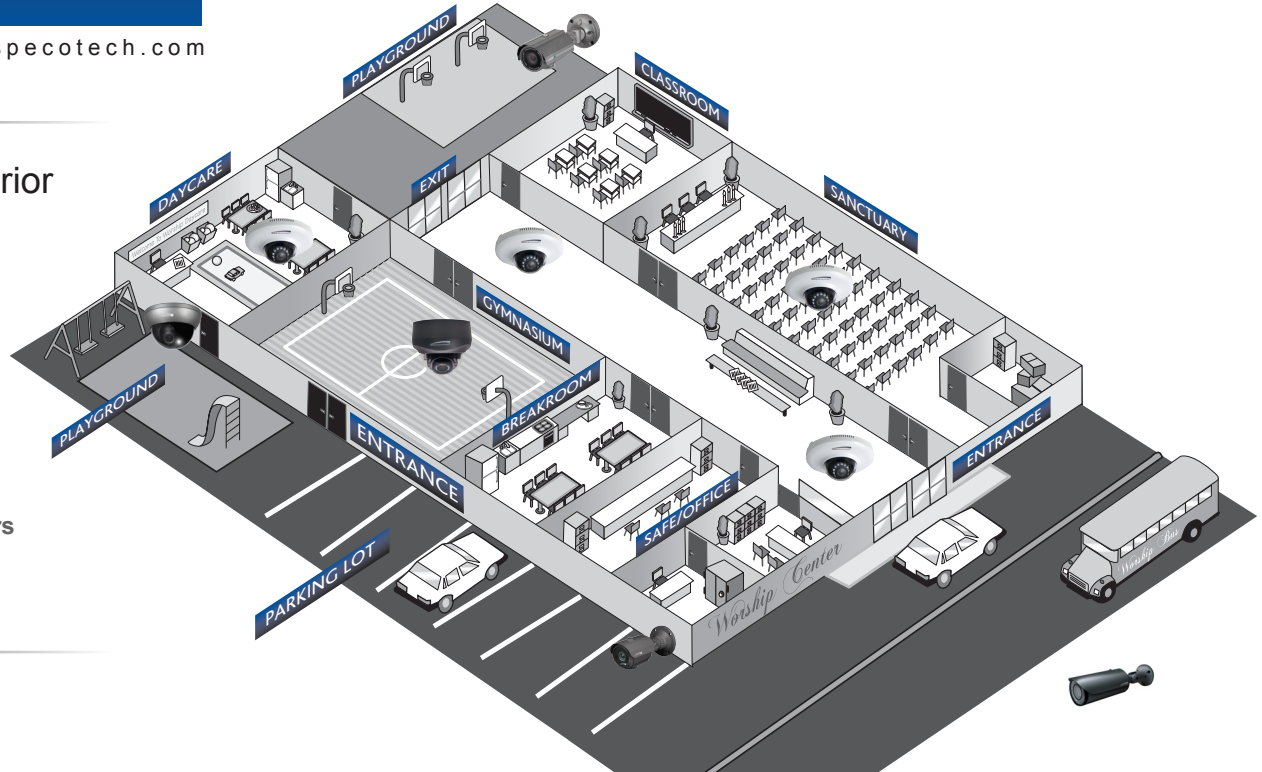

WORSHIP CENTER

Surveillance Application Diagram

800.645.5516 | specotech.com

Interior & Exterior Applications

Interior

- Sanctuary
- Office/Safe
- Gymnasium
- Classroom
- Daycare Room
- Break Room

Exterior

- Entrance/Exit Doors
- Parking Lot
- Playground

	Interior Coverage		Exterior Coverage		Monitors	DVR/NVR	
IP		O2DP8		O2D10			HS 8 or 16 Ch. Full Hybrid DVR 1TB-12TB HDD
		O2DP14		O2B16			NSF 16 Ch. Plug & Play NVR with Built-In PoE 1TB-8TB HDD
		O2DP9		O2iD4M			
HD-TVI				HTINT591T			VT 4, 8 or 16 Ch. HD-TVI DVR 1TB-8TB HDD
				HTINT601T			
				HTINT701T			
				HTINT70T			
Analog		CLED32D1B/W		HT7246H			HS 8 or 16 Ch. Full Hybrid DVR 1TB-12TB HDD
		CVC6246H/W		HTINTB8H/W			
		HT648H		HTINT70K			