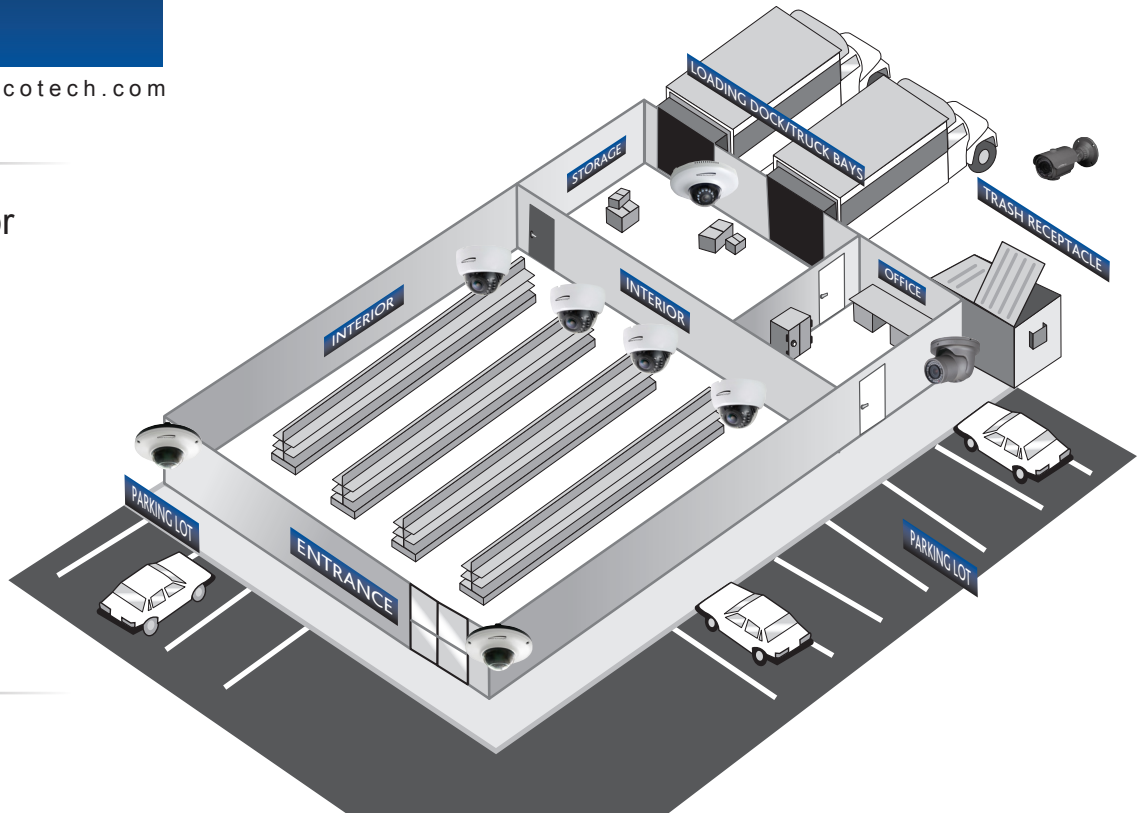

WAREHOUSE

Surveillance Application Diagram

Interior & Exterior Applications

Interior

- Aisles
- Office/Safe
- Receiving Area
- Storage

Exterior

- Entrance/Exit Doors
- Loading Dock
- Truck Bays
- Parking Lot
- Trash Receptacle

	Interior Coverage		Exterior Coverage		Monitors	DVR/NVR	
IP		O2DP8		O2ID4M	 M19LED/M215LED 19" or 21.5" 1080p flat panel		HS 8 or 16 Ch. Full Hybrid DVR 1TB-12TB HDD
		O2DP14		O2D10			NSF 16 Ch. Plug & Play NVR with Built-In PoE 1TB-8TB HDD
		O2DP9		O2MD2			
HD-TVI				HT5941T	 M19LED/M215LED 19" or 21.5" 1080p flat panel		VT 4, 8 or 16 Ch. HD-TVI DVR 1TB-8TB HDD
				HT6041T			
				HT7041T			
				HT7040T			
Analog		CLED32D1B/W		HTINT59K	 M19LED/M215LED 19" or 21.5" 1080p flat panel		HS 8 or 16 Ch. Full Hybrid DVR 1TB-12TB HDD
		HT648H		CVC617H			
		HT649H		HT7040H			