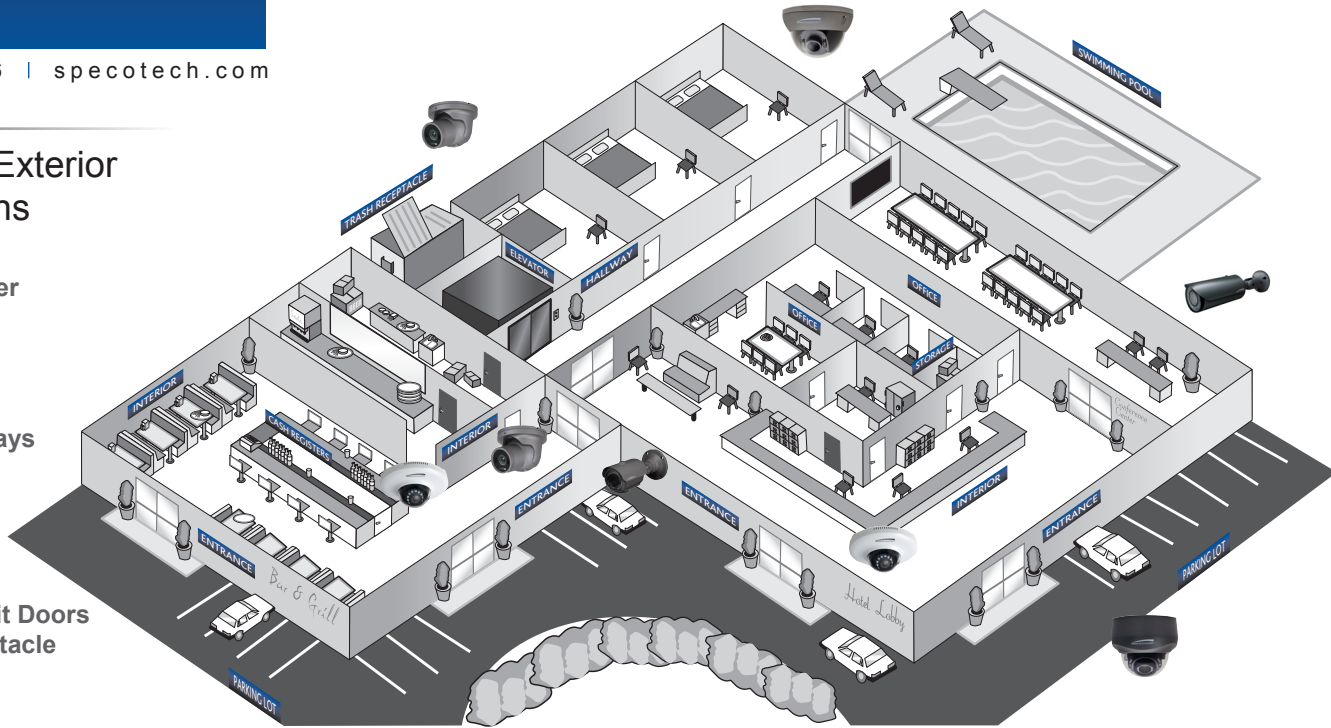

OFFICE

Surveillance Application Diagram

Interior & Exterior Applications

Interior

- Cash Register
- Kitchen
- Dining Area
- Front Desk
- Offices
- Guest Hallways
- Storage
- Office/Safe
- Elevators

Exterior

- Entrance/Exit Doors
- Trash Receptacle
- Pool/Patio
- Parking Lot

	Interior Coverage		Exterior Coverage		Monitors	DVR/NVR	
IP		O2DP8		O2ID4M			HS 8 or 16 Ch. Full Hybrid DVR 1TB-12TB HDD
		O2DP14		O2B5			NSF 16 Ch. Plug & Play NVR with Built-In PoE 1TB-8TB HDD
		O2DP9		O2B16		M19LED/M215LED 19" or 21.5" 1080p flat panel	
HD-TVI				HT5941T			VT 4, 8 or 16 Ch. HD-TVI DVR 1TB-8TB HDD
				HT6041T			
				HT7041T			
				HT7040T			
Analog		CLED32D1B/W		HT7246H			HS 8 or 16 Ch. Full Hybrid DVR 1TB-12TB HDD
		HLED33D1B/W		HTINTD8H/W			
		CVC6246H/W		HT671H			