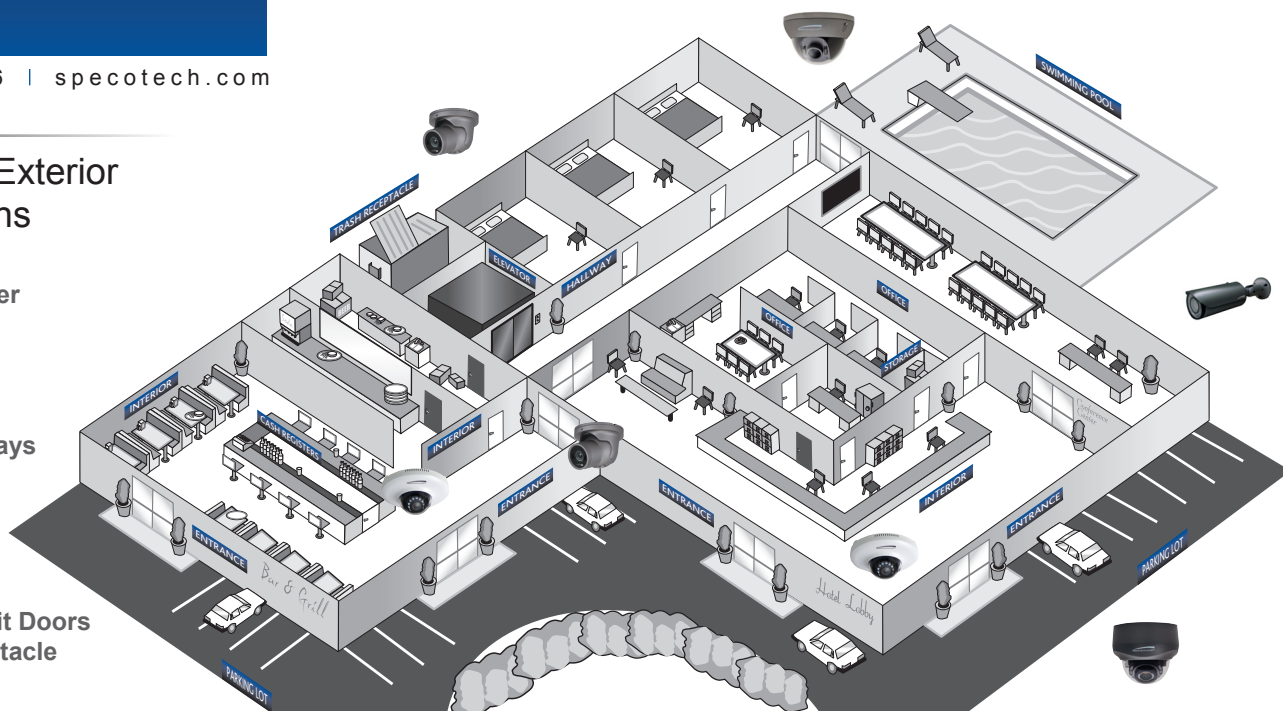

HOTEL/BAR/RESTAURANT

Surveillance Application Diagram

800.645.5516 | specotech.com

Interior & Exterior Applications

Interior

- Cash Register
- Kitchen
- Dining Area
- Front Desk
- Offices
- Guest Hallways
- Storage
- Office/Safe
- Elevators

Exterior

- Entrance/Exit Doors
- Trash Receptacle
- Pool/Patio
- Parking Lot

	Interior Coverage		Exterior Coverage		Monitors	DVR/NVR			
IP		O2DP8		O2ID4M	 M19LED/M215LED 19" or 21.5" 1080p flat panel		HS 8 or 16 Ch. Full Hybrid DVR 1TB-12TB HDD		
		O2DP14		O2D10			NSF 16 Ch. Plug & Play NVR with Built-In PoE 1TB-8TB HDD		
		O2DP9		O2B16					
HD-TVI				HTINT591T	 M19LED/M215LED 19" or 21.5" 1080p flat panel		VT 4, 8 or 16 Ch. HD-TVI DVR 1TB-8TB HDD		
				HTINT601T					
				HTINT701T					
				HTINT70T					
Analog		CVC6246H/W		HTINTB8H/W	 M19LED/M215LED 19" or 21.5" 1080p flat panel		HS 8 or 16 Ch. Full Hybrid DVR 1TB-12TB HDD		
		HT648H		HTINTD8H/W					
		HT649H		HT671H					VS 4, 8 or 16 Ch. 960H DVR 500GB-6TB HDD

1507-014 Rev. 8.4.15

Click on any product image for full specifications

SecureGuard™ Servers
Click here for server based surveillance solutions

SG115

SG315

SG515 (2U)

SG515 (4U)