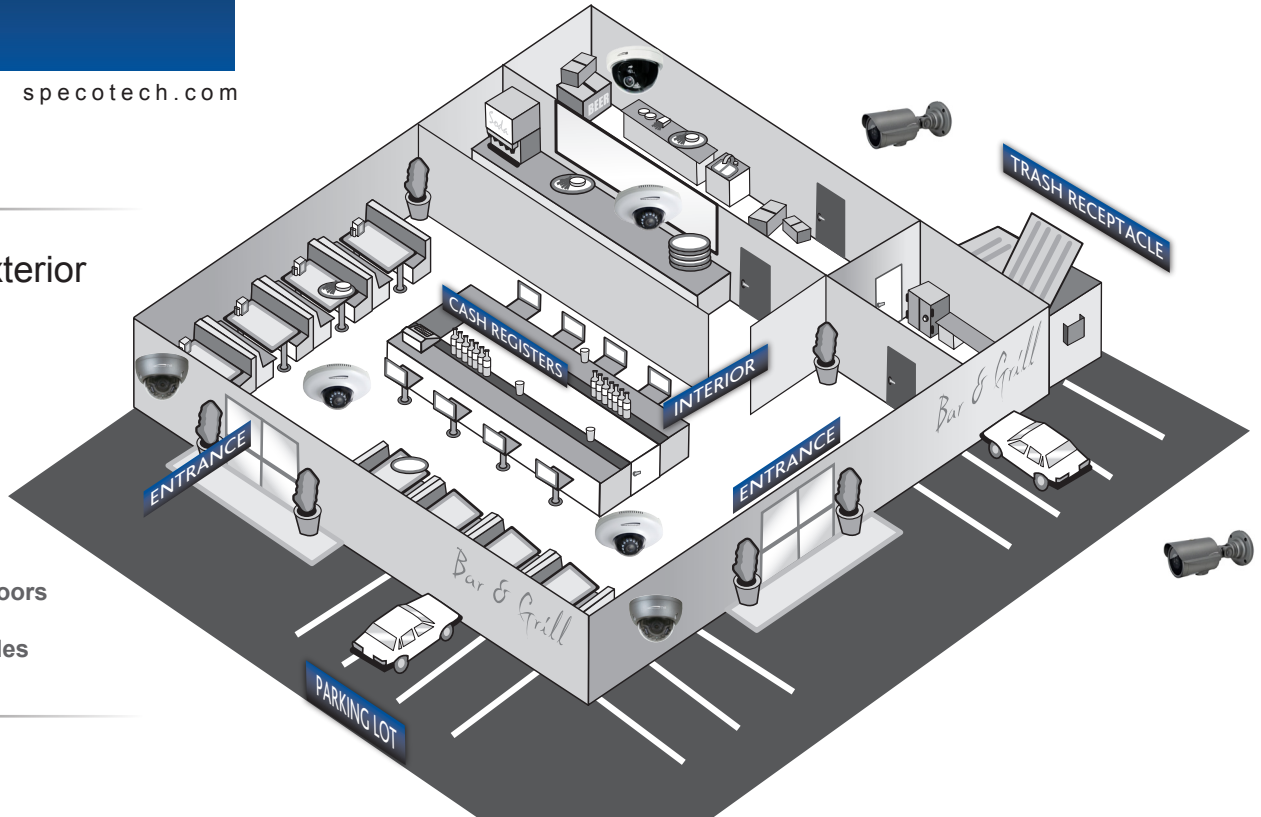

RESTAURANT/BAR

Surveillance Application Diagram

Interior & Exterior Applications

Interior

- Cash Registers
- Kitchen
- Dining Area
- Office/Safe
- ATM

Exterior

- Entrance/Exit Doors
- Parking Lot
- Trash Receptacles

	Interior Coverage		Exterior Coverage		Monitors	DVR/NVR	
IP		O2DP8		O2iD4M			HS 8 or 16 Ch. Full Hybrid DVR 1TB-12TB HDD
		O2DP14		O2iB3M			NSF 16 Ch. Plug & Play NVR with Built-In PoE 1TB-8TB HDD
		O2DP9		O2iB6		M19LED/M215LED 19" or 21.5" 1080p flat panel	
HD-TVI				HT5941T			VT 4, 8 or 16 Ch. HD-TVI DVR 1TB-8TB HDD
				HT6041T			
				HT7041T			
				HT7040T			
Analog		CLED32D1B/W		HT7246H			HS 8 or 16 Ch. Full Hybrid DVR 1TB-12TB HDD
		HLED33D1B/W		HTINTD8H/W			
		CVC6246H/W		HTINTB8H/W			